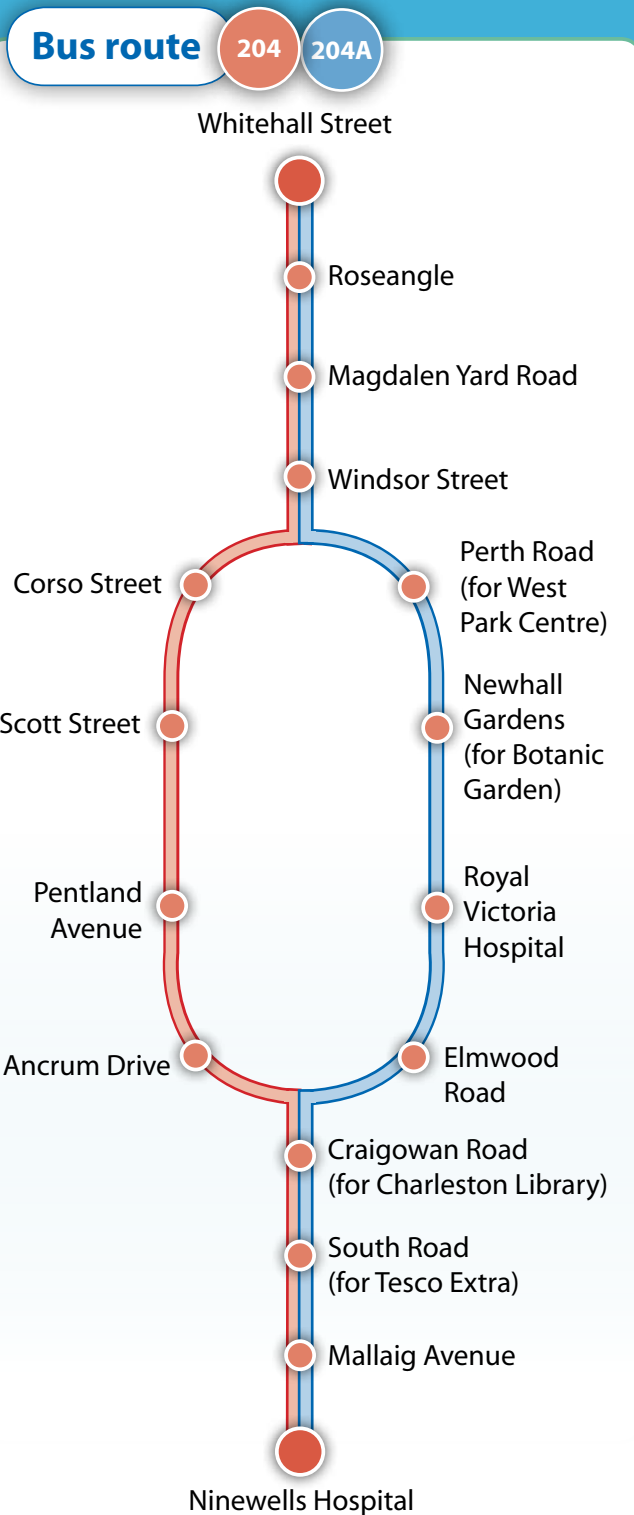

Whilst every effort is made to operate services as advertised, no liability can be accepted for loss, delay or inconvenience caused by error in publication.

This service will not operate on 25 & 26 December and 1 & 2 January