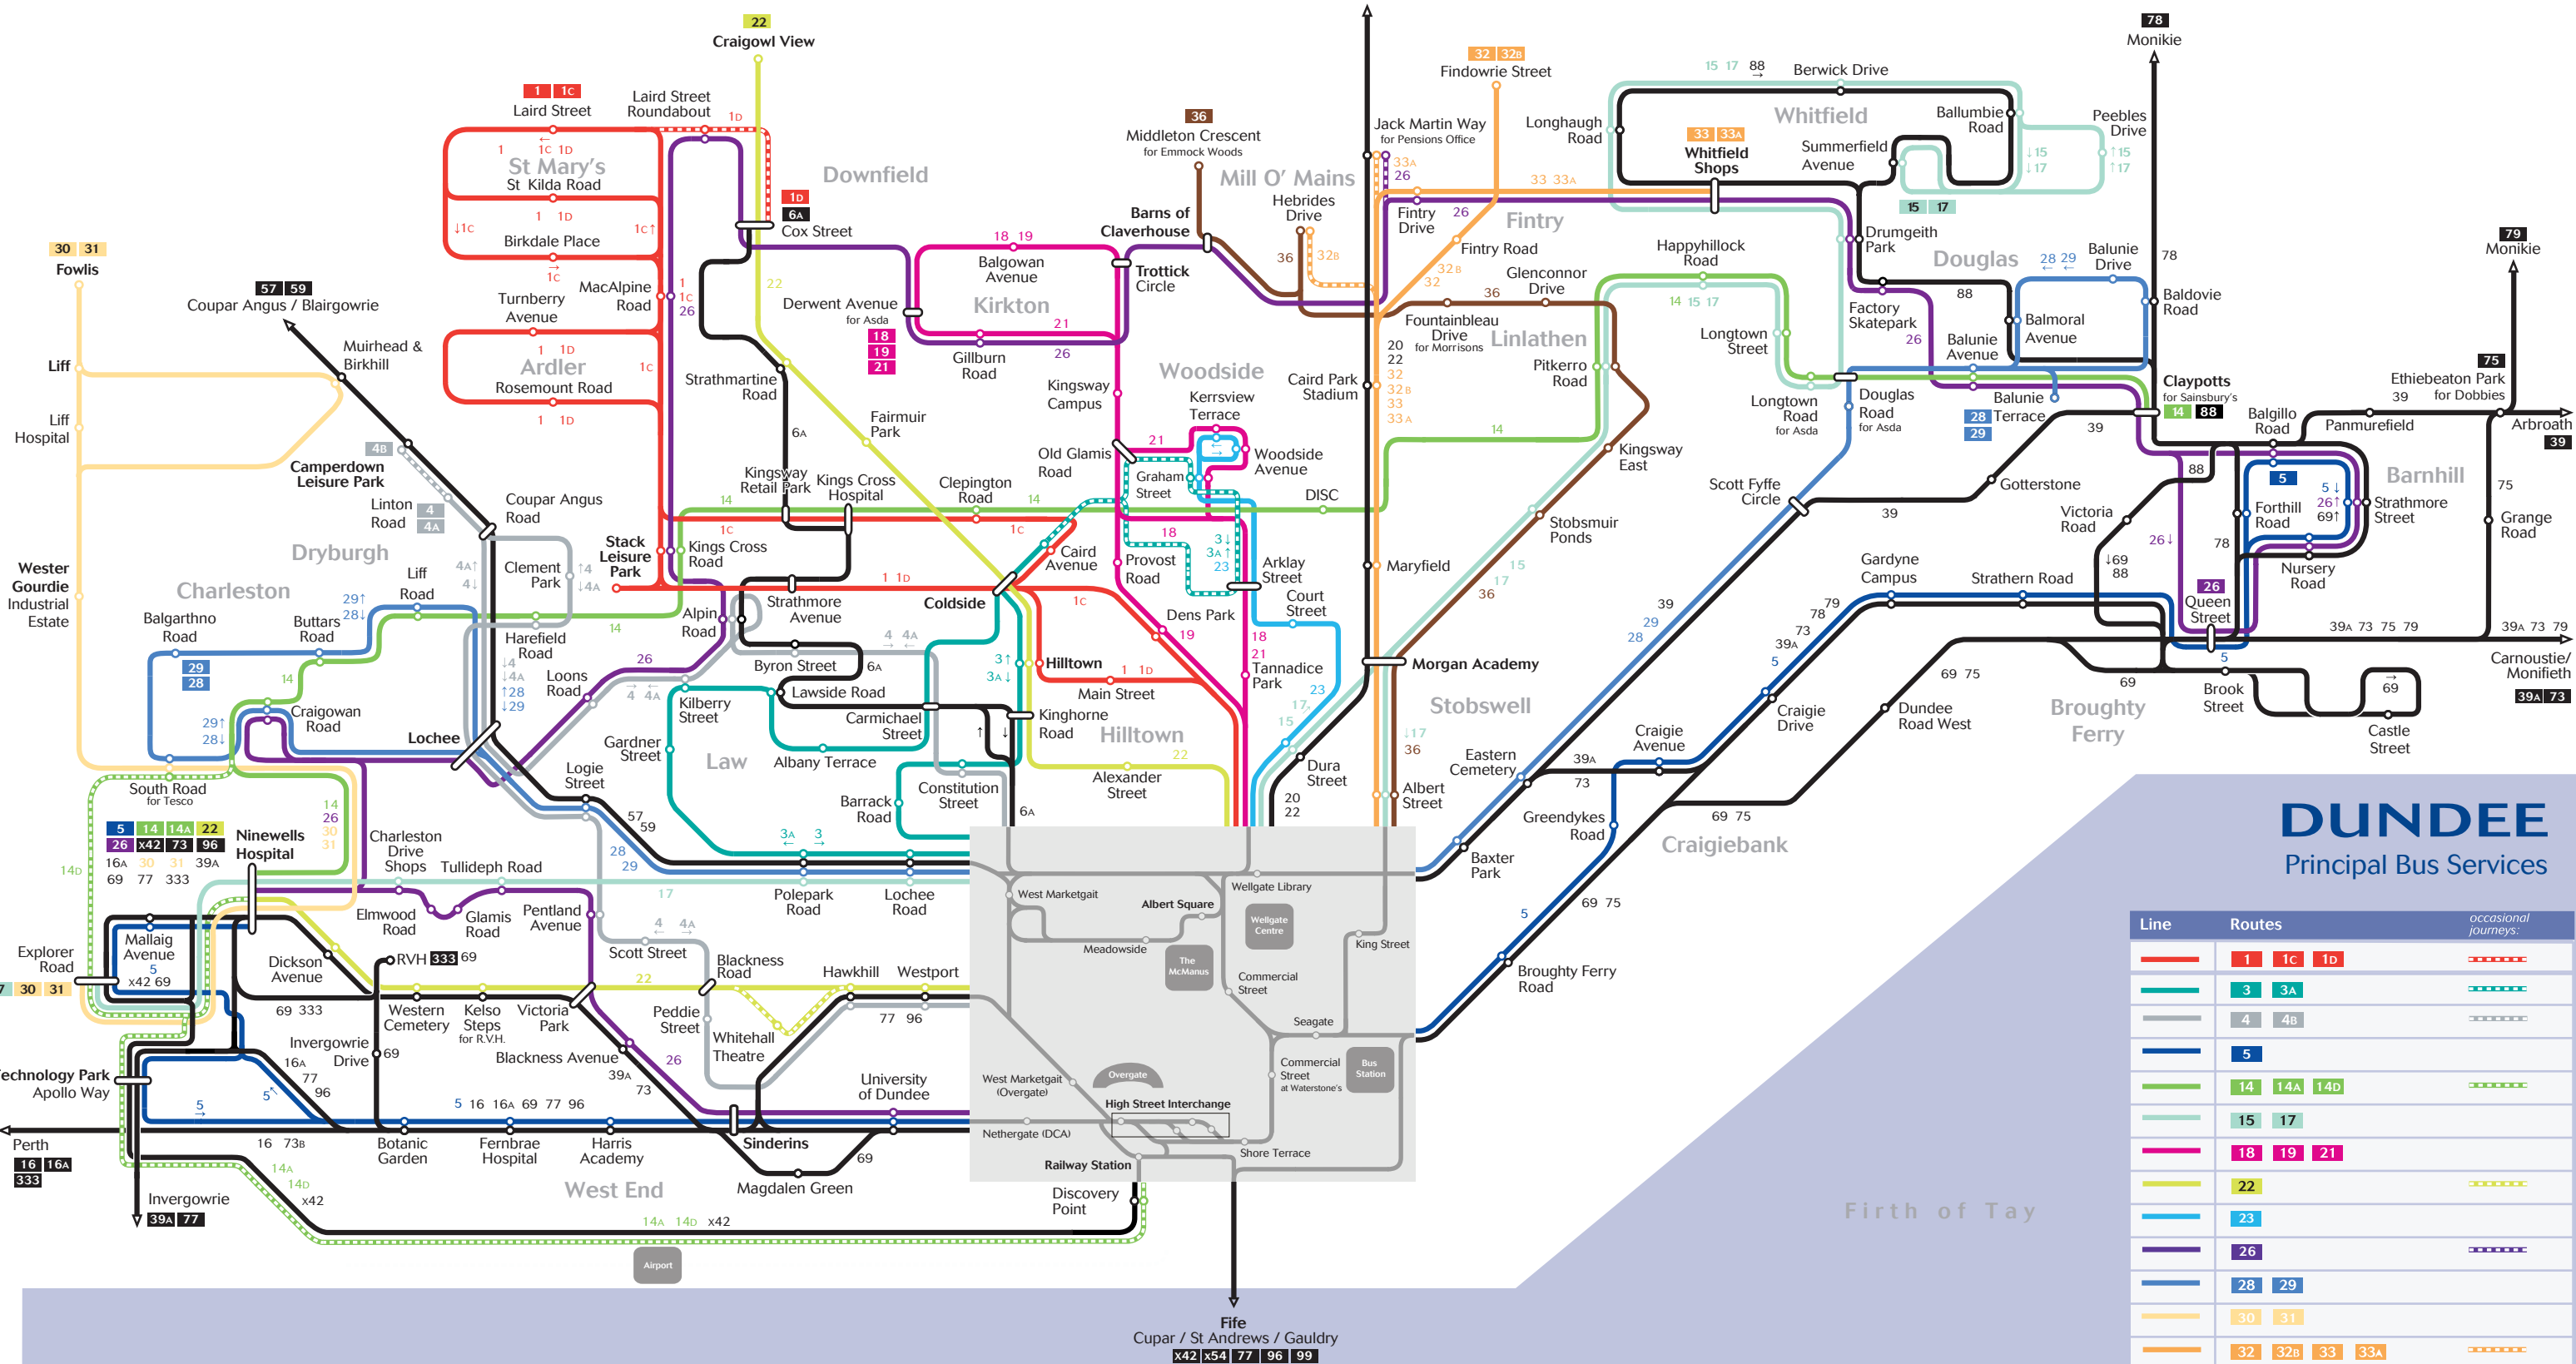

Your Local Bus Network

March 2011

DUNDEE Principal Bus Services

Line	Routes	occasional journeys:
1	1 1c 1d	-----
3	3 3A	-----
4	4 4B	-----
5	5	-----
14	14 14A 14D	-----
15	15 17	-----
18	18 19 21	-----
22	22	-----
23	23	-----
26	26	-----
28	28 29	-----
30	30 31	-----
32	32 32B 33 33A	-----
36	36	-----
6A	6A 16 16A 20 22 39 39A x42 x54 57 59 69 73 75 77 78 79 88 96 99 333	-----